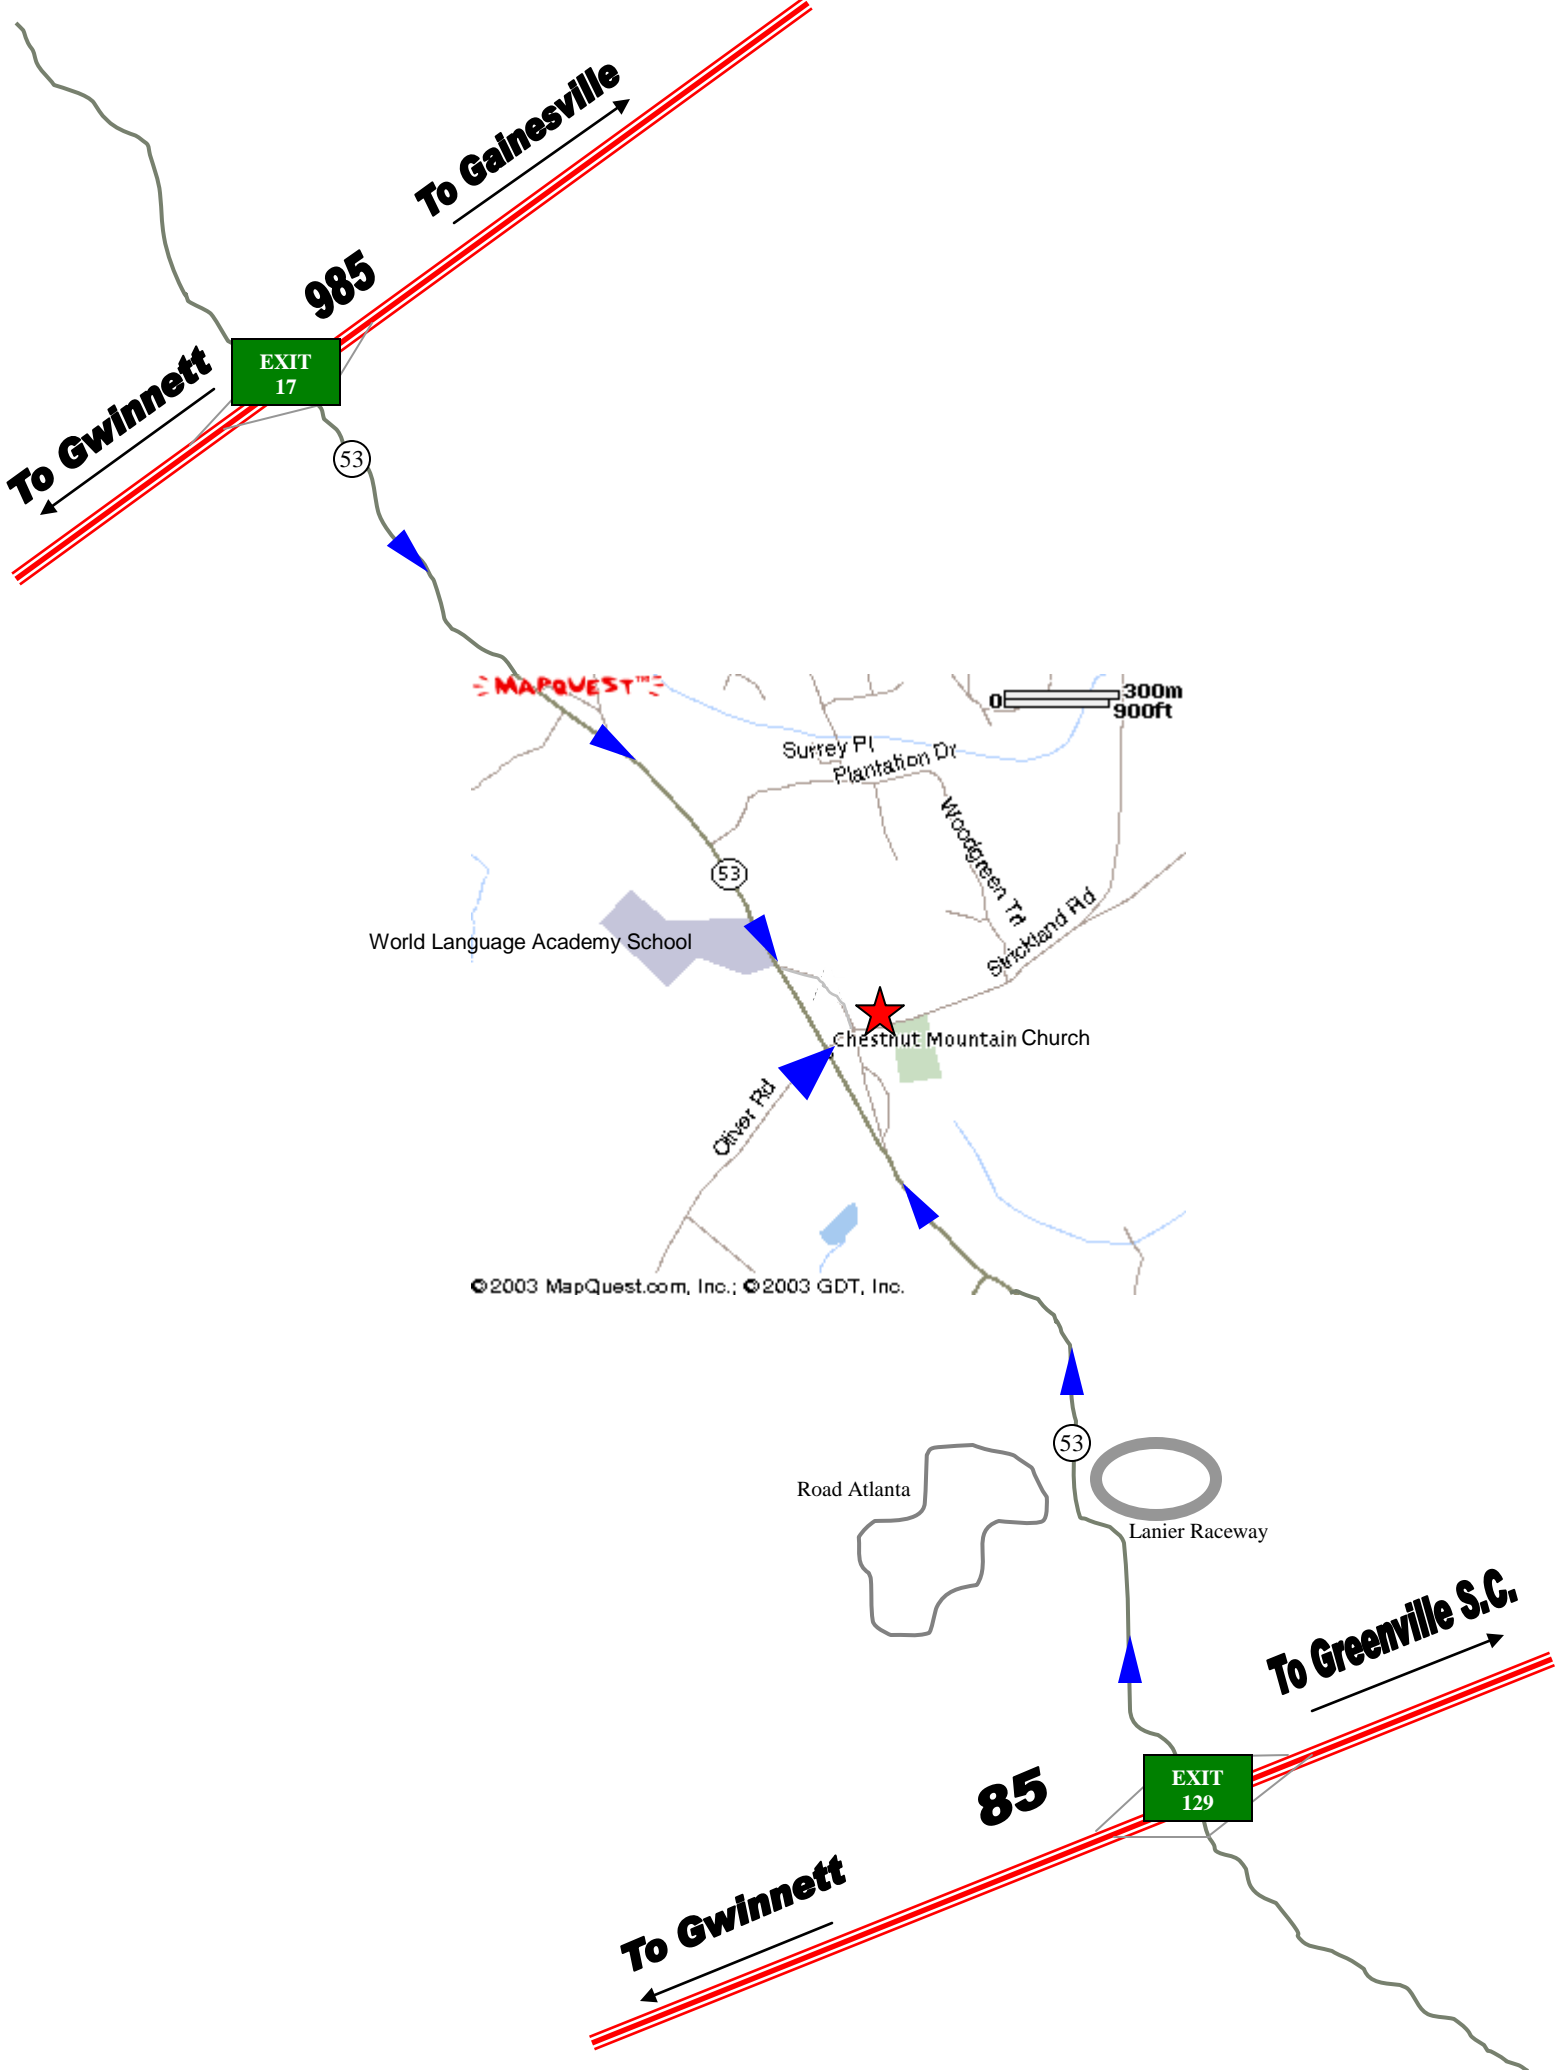

Directions to Chestnut Mountain Church

**4903 Chestnut Mountain Circle
Flowery Branch, GA. 30542**

From I985

(Approximately 4.3 miles to Church)

Exit 17 and go East on Highway 53 toward Winder
Continue straight passing Publix on Right
Pass World Language Academy School on Right
Pass Chestnut Mountain Academy
Take the next Left onto Strickland Rd.
Turn right at 4 way stop
Turn left in church parking lot
Meetings held in the Student Center. Enter through student courtyard beside the south lobby.

From I85

(Approximately 6.5 miles to Church)

Exit 129 and go West on Highway 53 toward Oakwood and Lanier Raceway
Continue straight passing Lanier Raceway on Right
Pass Fire Station #12 on Left
Take the next Right onto Strickland Rd
Turn right at 4 way stop
Turn left in church parking lot
Meetings held in the Student Center. Enter through student courtyard beside the south lobby.

Map on Back

To Gwinnett

To Gainesville

EXIT 17

985

53

MAPQUEST

300m
900ft

Road Atlanta

Lanier Raceway

To Greenville S.C.

85

EXIT 129

To Gwinnett