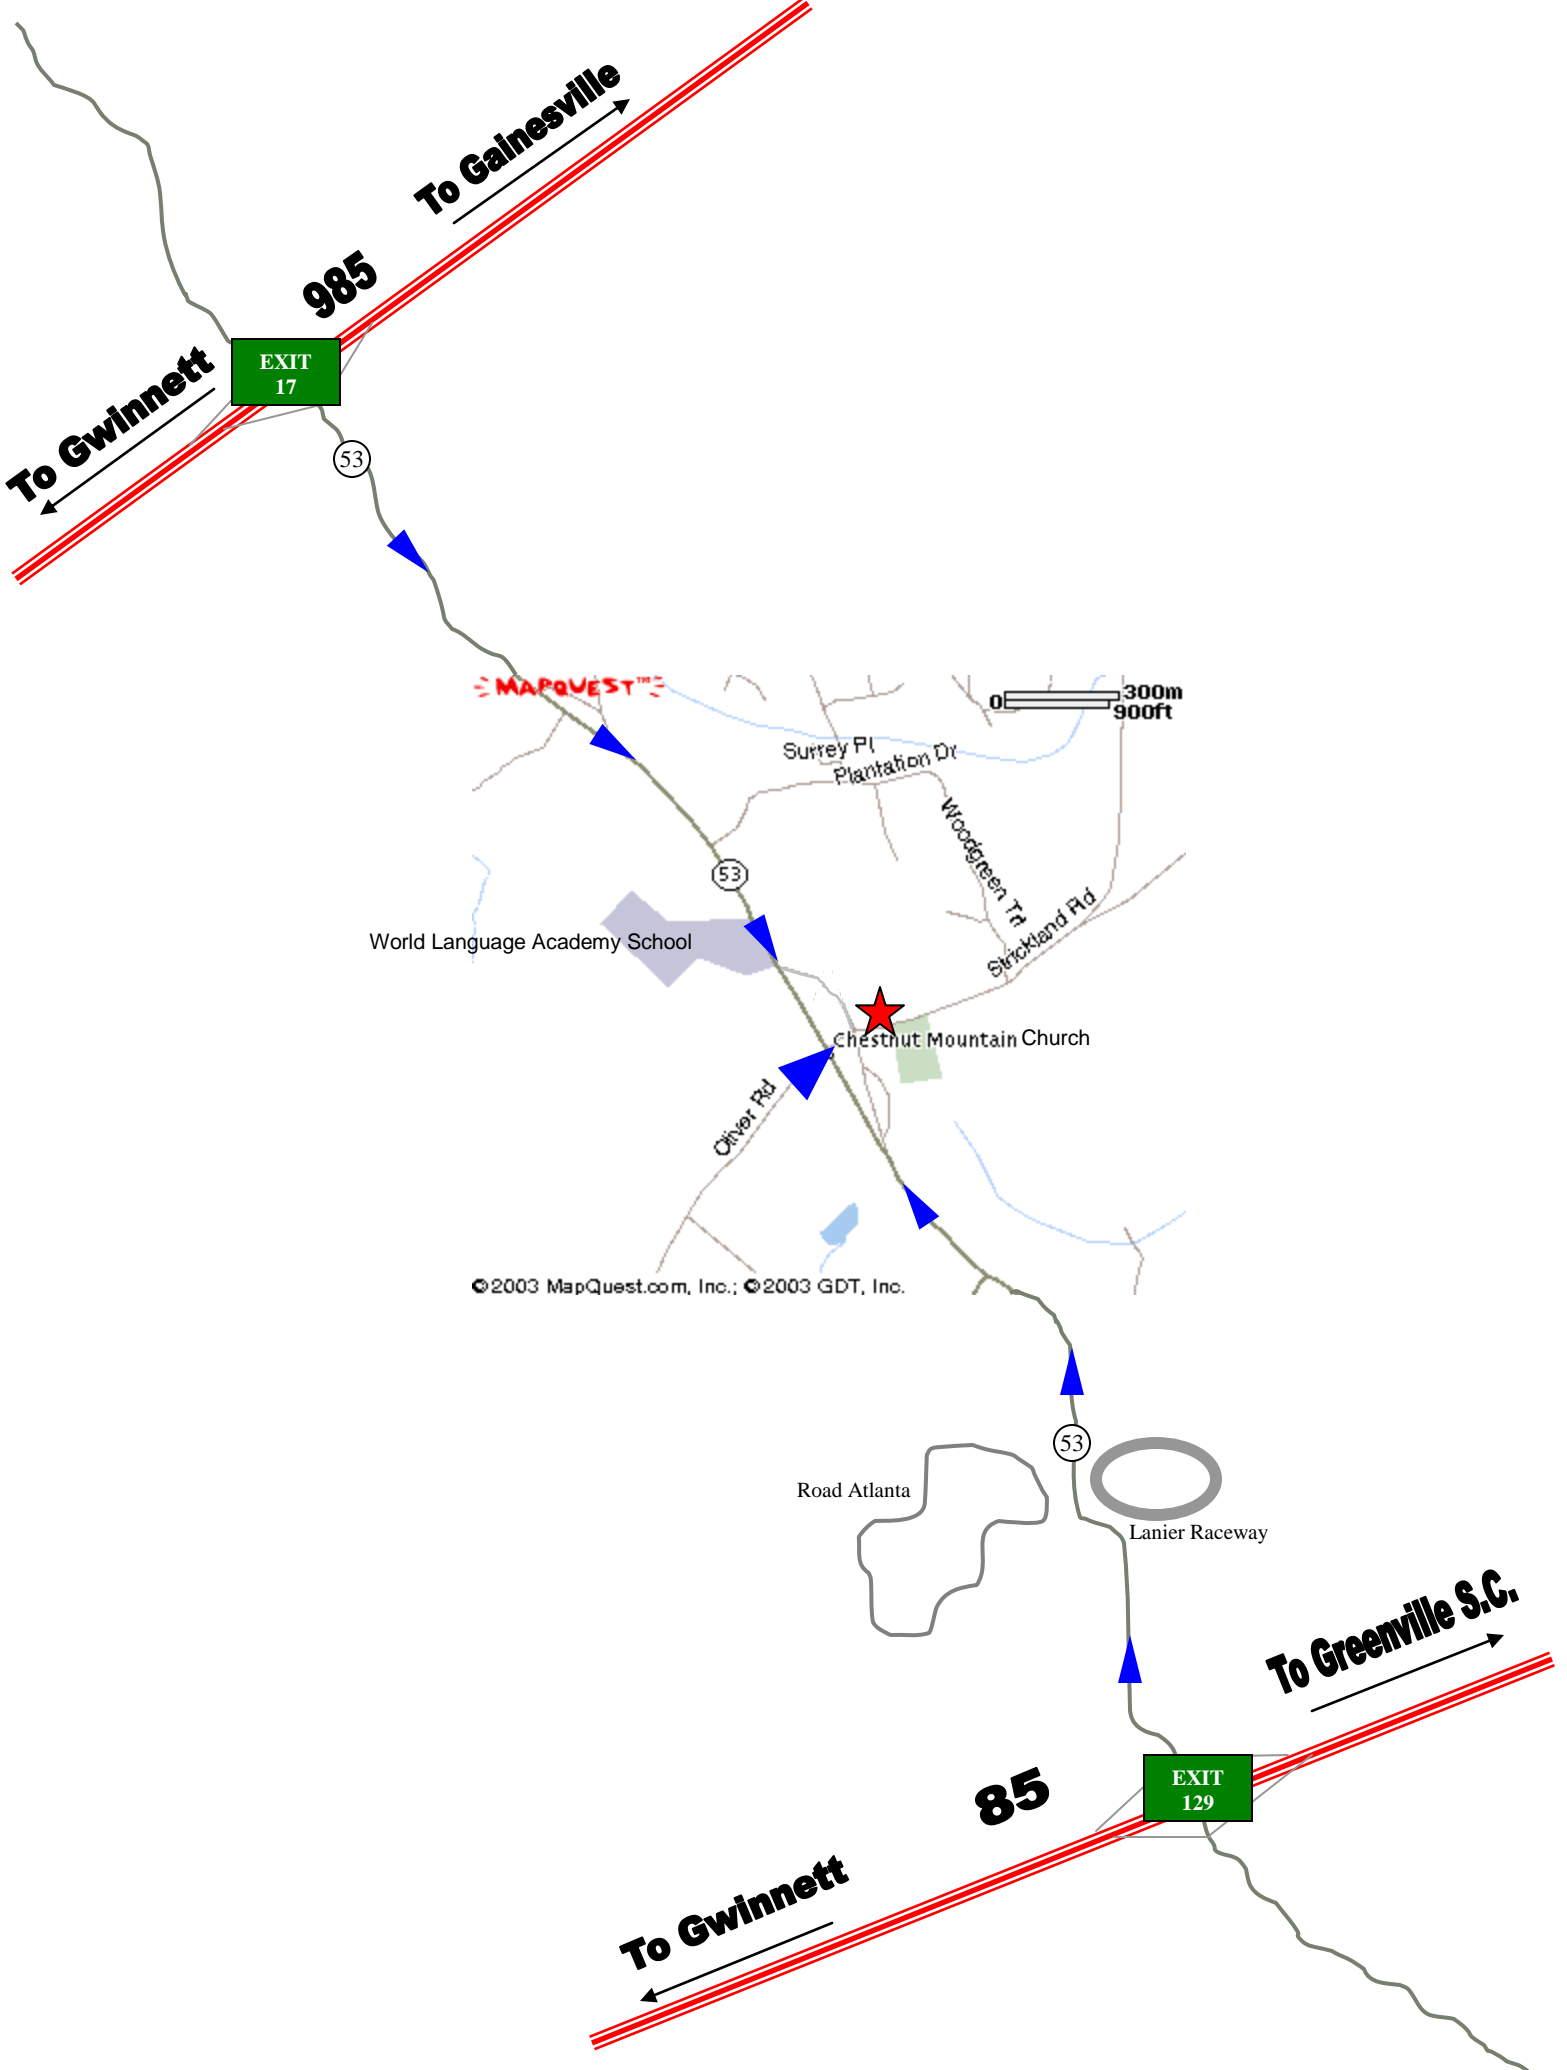

**4903 Chestnut Mountain Circle
Flowery Branch, GA. 30542**

From I985

(Approximately 4.3 miles to Church)

Exit 17 and go East on Highway 53 toward Winder
Continue straight passing Publix on Right
Pass World Language Academy School on Right
Pass Chestnut Mountain Academy
Take the next Left onto Strickland Rd at Red Light #2.
Turn right at 4 way stop.
Turn left in church parking lot.
Meetings held in the Chapel Building

From I85

(Approximately 6.5 miles to Church)

Exit 129 and go West on Highway 53 toward Oakwood and
Lanier Raceway
Continue straight passing Lanier Raceway on Right
Pass Fire Station #12 on Left
Take the next Right onto Strickland Rd at Red Light #2
Turn right at 4 way stop
Turn left in church parking lot
Meetings held in the Chapel Building

Map on Back

To Gainesville

To Gwinnett

EXIT 17

53

MAPQUEST

0 300m
900ft

Surrey Pl
Plantation Dr

To Greenville S.C.

85

EXIT 129

To Gwinnett